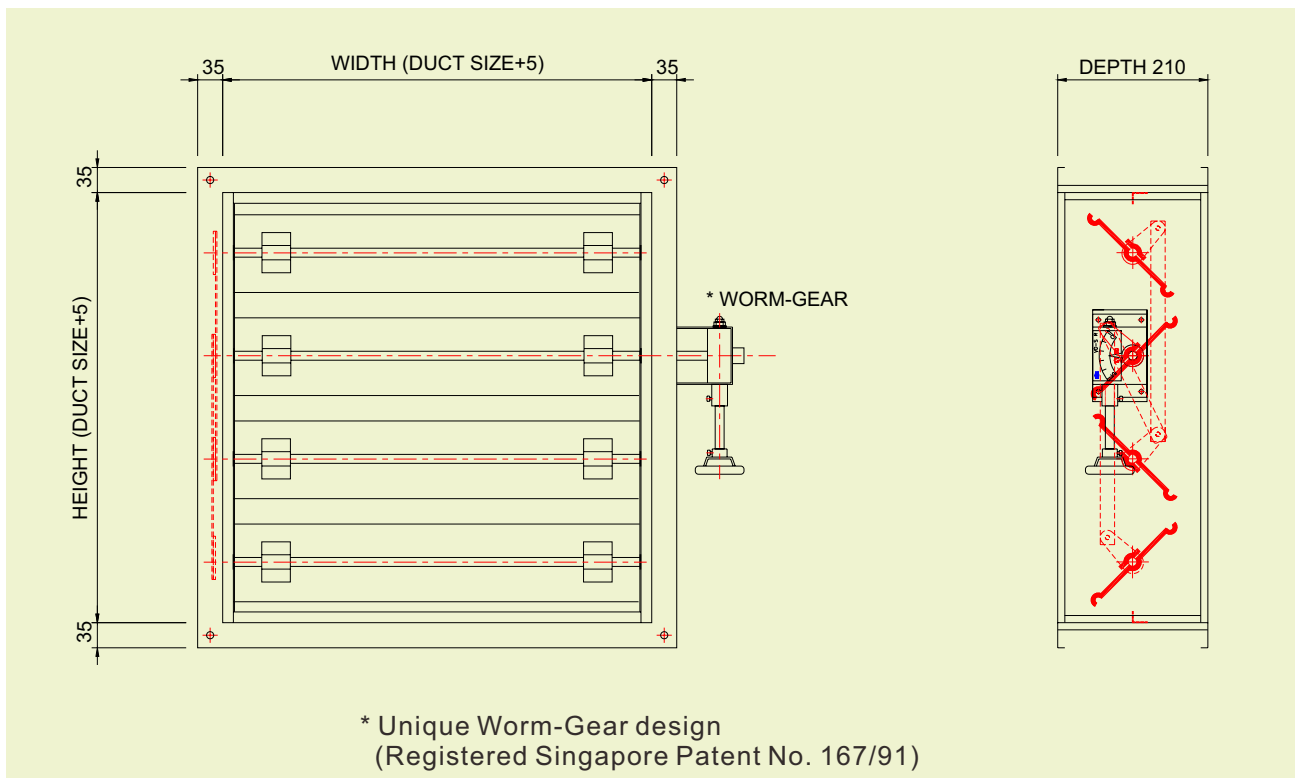

ORDER KEY

LLAD

LLAD